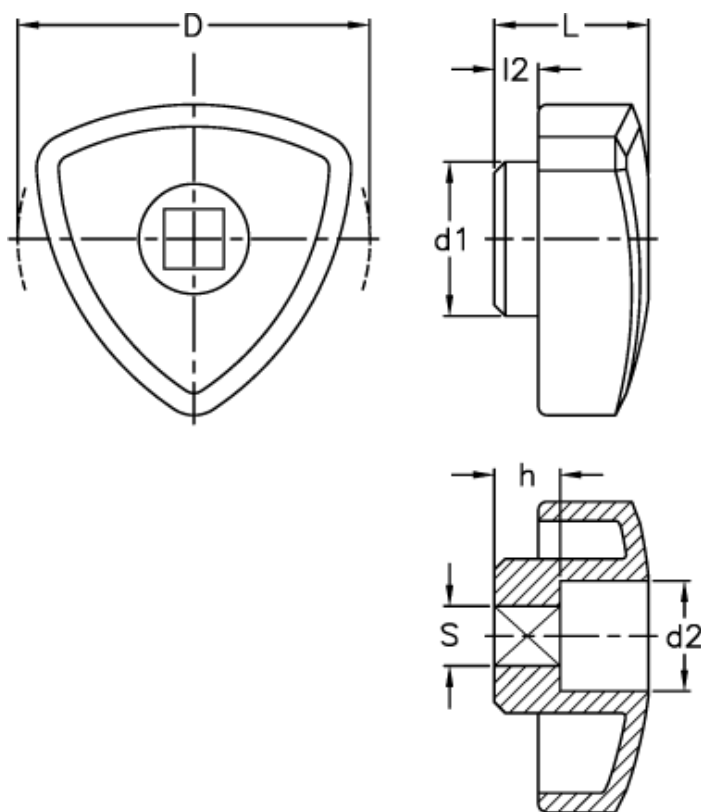

Article number: 2302083836
Description: E+G Lock knob
VTR.50 N-7x7

Measures

$d = 50$
 $d1 = 19$
 $d2 = 16$
 $h = 10$
 $L = 22$
 $l2 = 6$
 $S H9 = 6x6$